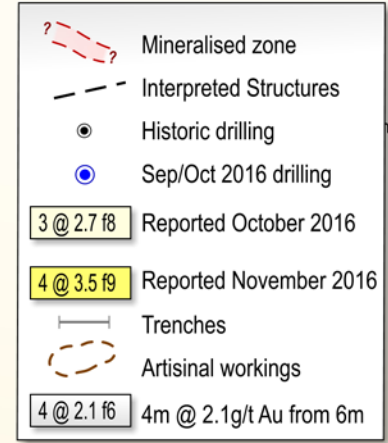

576 000mE

576 200mE

576 400mE

576 600mE

576 800mE

Josephine
Recent RC Drilling
(November 2016)
Wa Gold Project
AZUMA
RESOURCES LIMITED