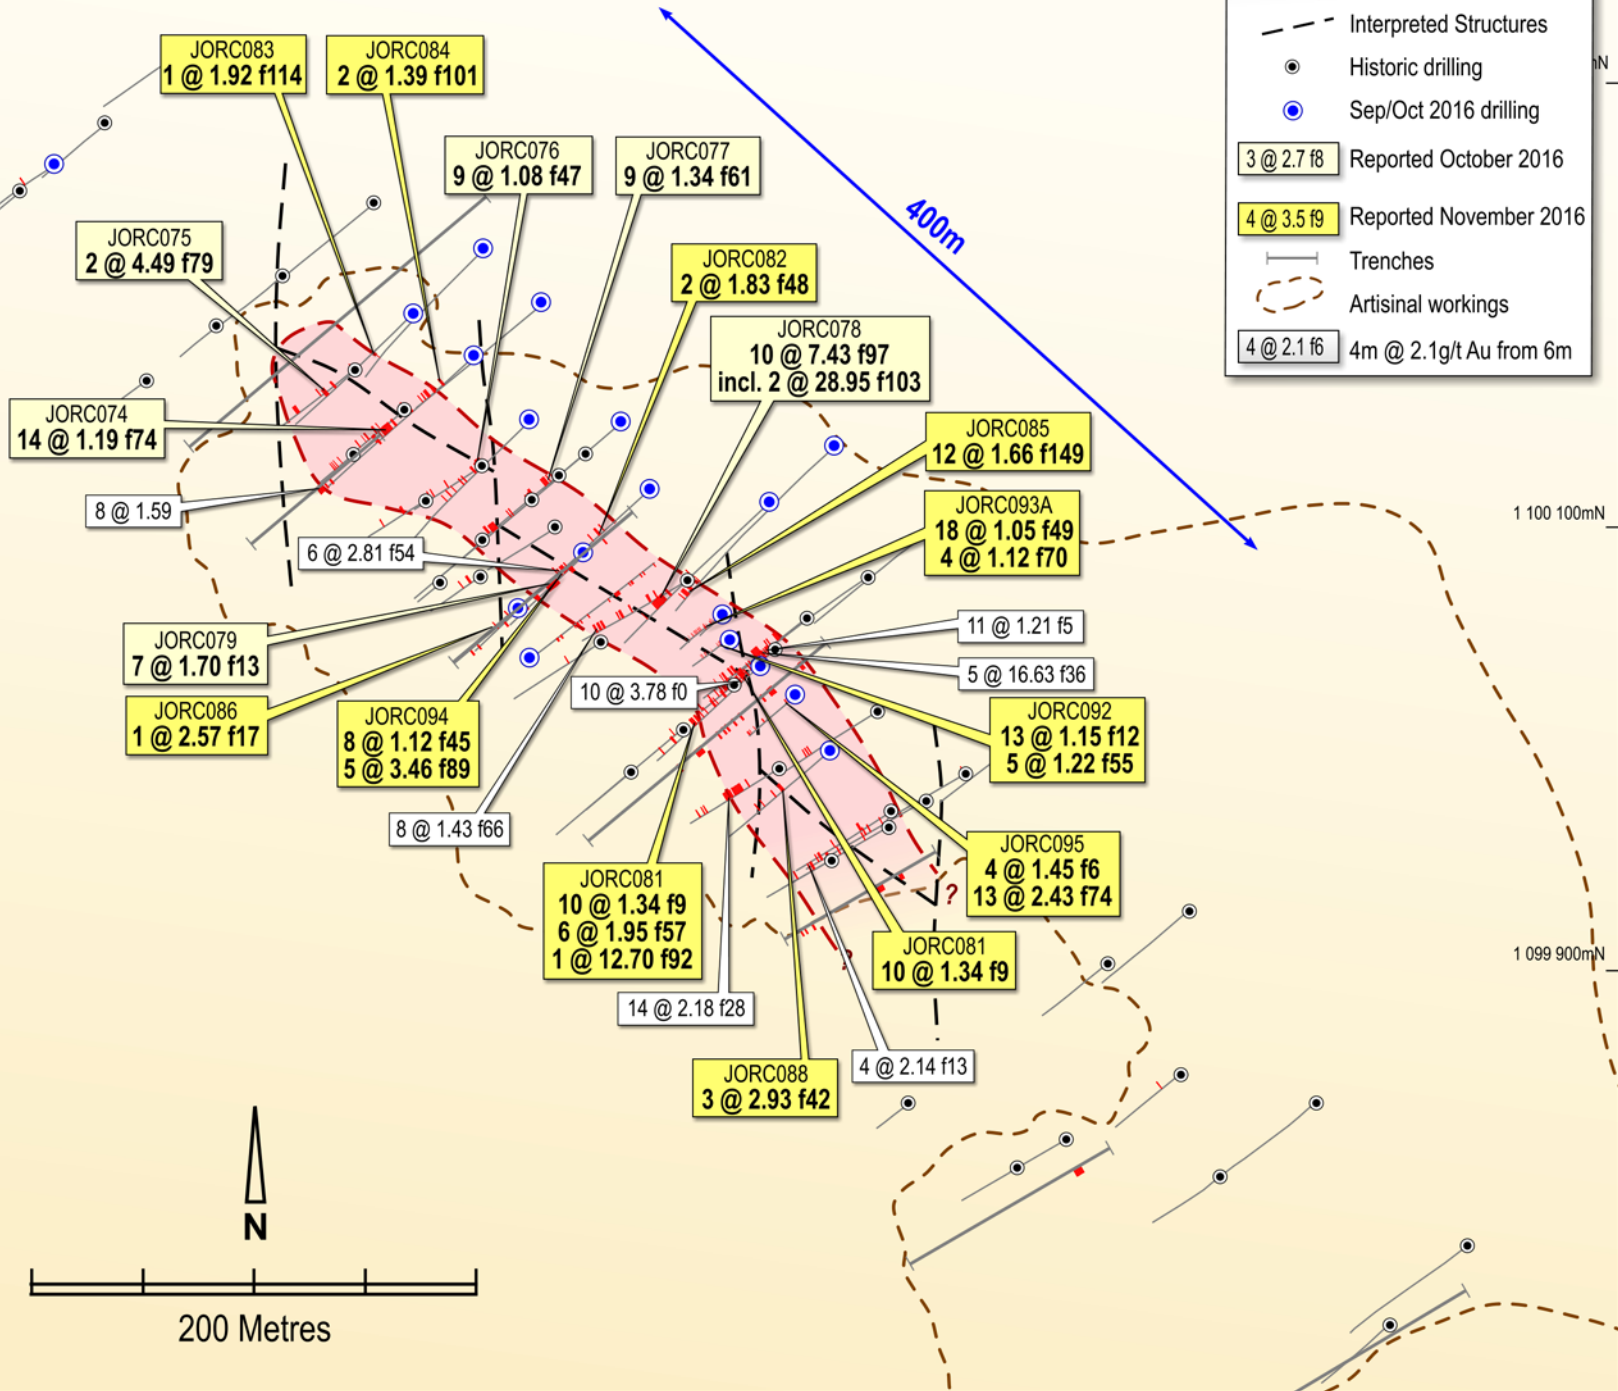

576 000mE

576 200mE

576 400mE

576 600mE

576 800mE

Josephine
Recent RC Drilling
(November 2016)
Wa Gold Project
AZUMA
RESOURCES LIMITED