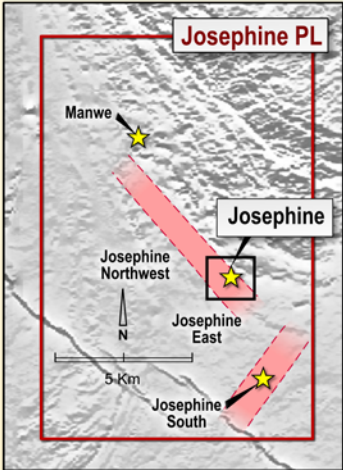

576 000mE

576 200mE

576 400mE

576 600mE

576 800mE

Josephine
Recent RC Drilling
(November 2016)
Wa Gold Project
AZUMA
RESOURCES LIMITED