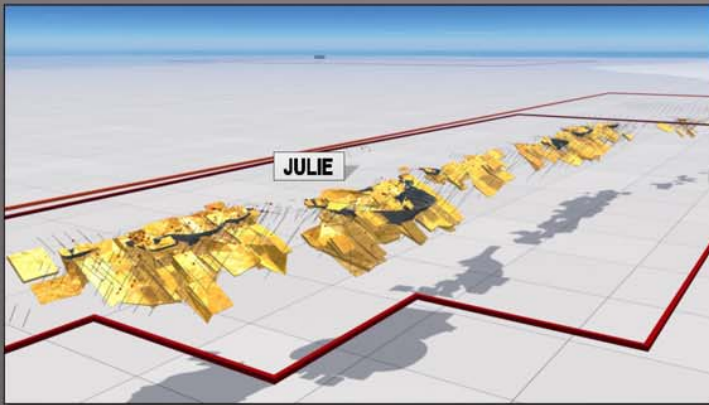

Wa East

- ✓ 982,000oz Au Mineral Resource (Julie, Collette, Julie West & Danyawu)
 - Measured & Indicated: 613,000oz (11.4Mt @ 1.6g/t)
 - Inferred: 369,000oz (7.7Mt @ 1.5g/t)
- ✓ 202,000oz Julie Ore Reserve (2.2Mt @ 2.84g/t)
- ✓ Multiple extension & greenfields targets